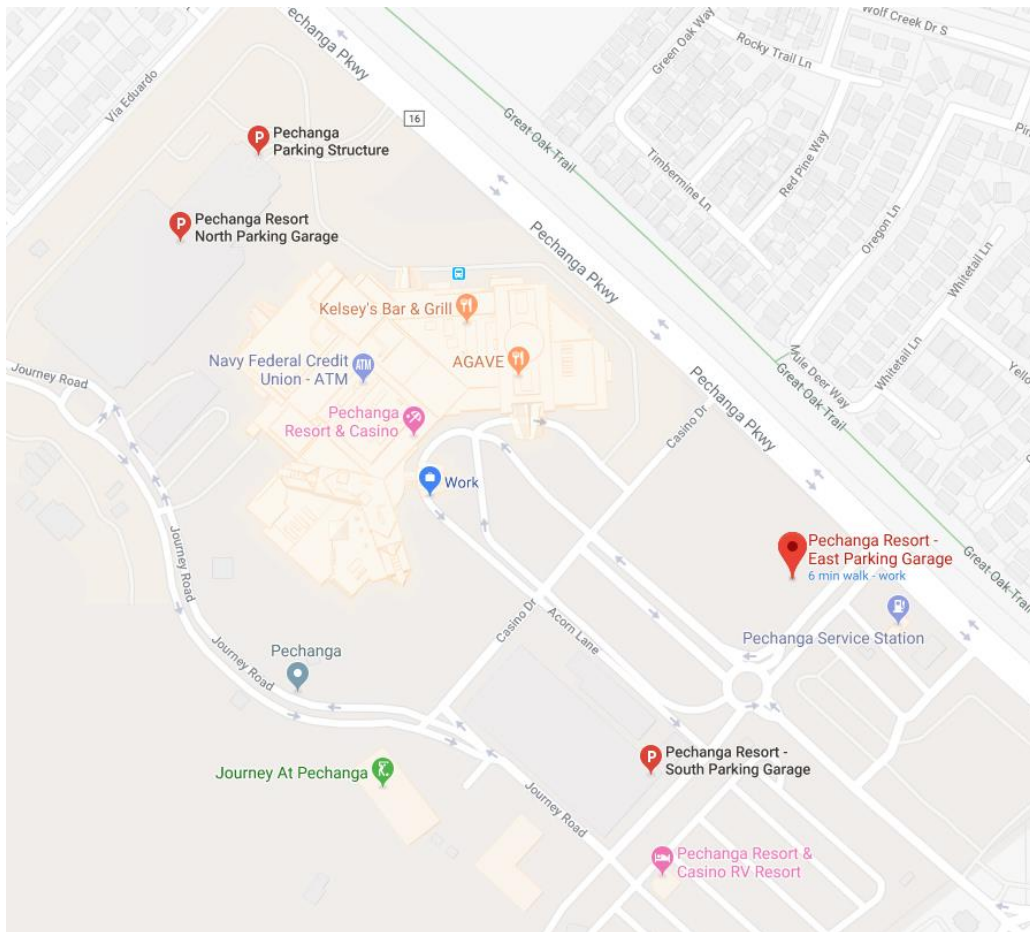

PECHANGA PARKING & DRIVING DIRECTIONS

45000 Pechanga Parkway
Temecula, CA 92592

From I-15 SOUTHBOUND: Take the Temecula Parkway exit. Turn LEFT (East) on Temecula Parkway and travel approximately 1 mile East to Pechanga Parkway and Turn RIGHT. Travel approximately 1 mile to Pechanga Resort and Casino.

From I-15 NORTHBOUND: Take the Temecula Parkway exit. Turn RIGHT (East) on Temecula Parkway and travel approximately 1 mile East to Pechanga Parkway and Turn RIGHT. Travel approximately 1 mile to Pechanga Resort and Casino.

TO EVENT SPACES

From VALET: The Hotel Valet Parking drop off point is at the Hotel Entrance. Once inside the building, event spaces will be located to the right according to the map below. From Casino Valet, you may either turn RIGHT and walk along the outside of the building toward the Hotel Entrance, or enter the building and turn right following overhead signage for the Hotel Lobby. Event spaces are located on the Resort side of property according to the map below.

From SELF-PARKING: Head North out of the Self-Parking Structure toward the main building using either the moving sidewalk or the walking path. You may either walk into the building at the Casino Entrance and head RIGHT toward the Hotel Lobby, or, from the outside of the building, turn RIGHT and walk along the outside of the building toward the Hotel Entrance. Event spaces are located on the Resort side of property according to the map below.